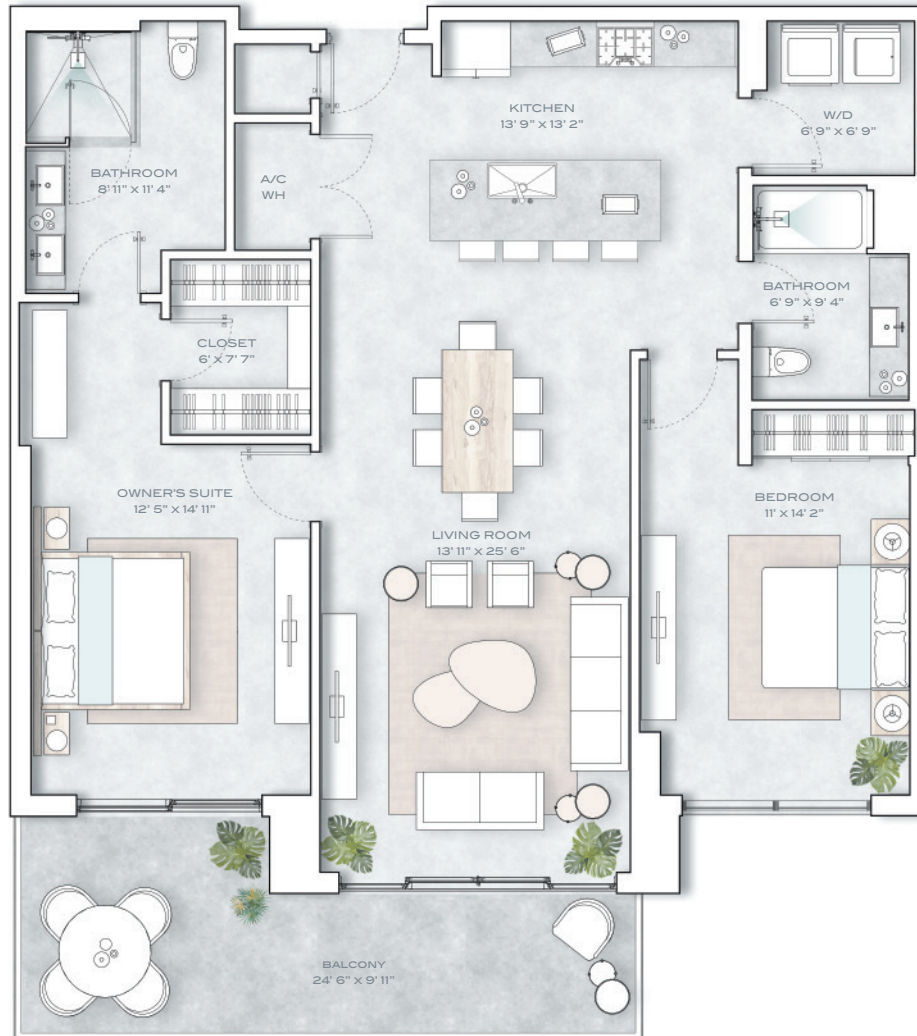

Unit 512

2 BEDROOM + 2 BATHROOM

Unit	1,419 SF
Terrace	194 SF
Total	1,613 SF

SERENABYTHESEA.COM

Please refer to website for disclaimers: <https://serenabythesea.com/#legal>