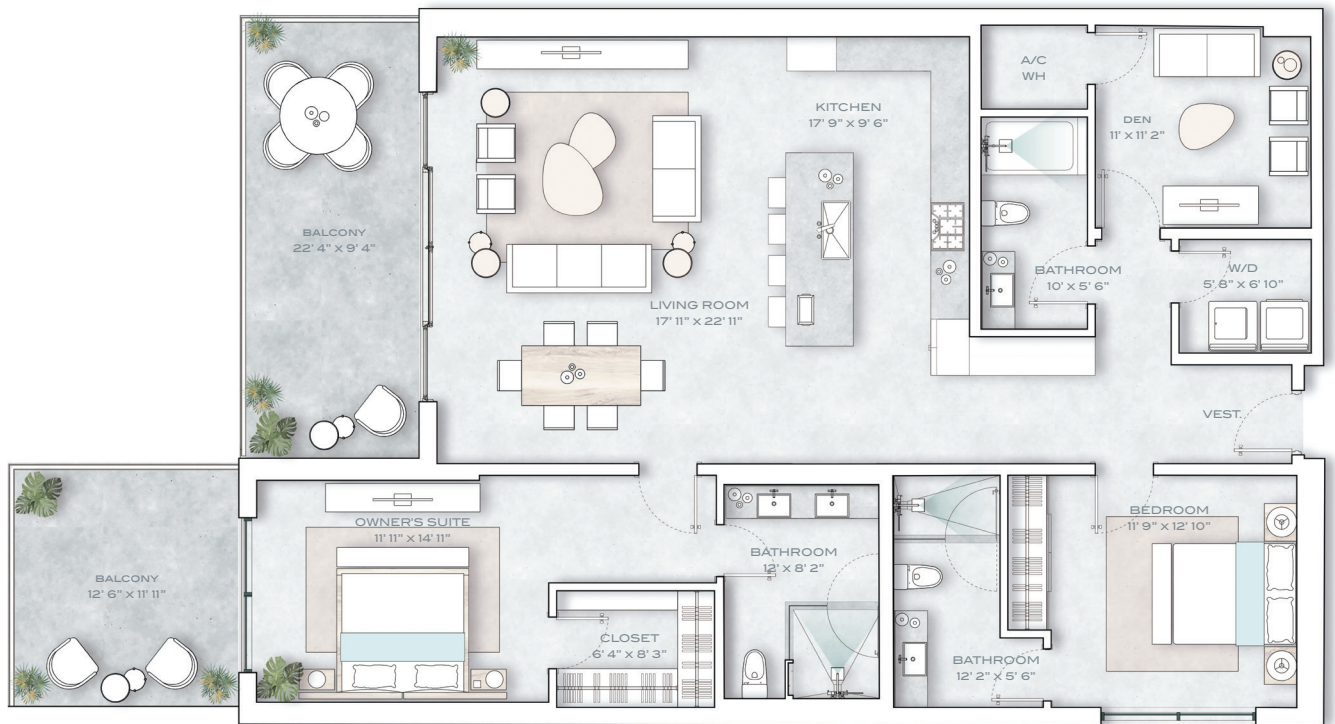

Unit 207

2 BEDROOM + DEN + 3 BATHROOM

Unit	1,847 SF
Terrace	398 SF
<hr/>	
Total	2,245 SF

SERENABYTHESEA.COM

Please refer to website for disclaimers: <https://serenabythesea.com/#legal>

Garden Home 103

2 BEDROOM + DEN + 2.5 BATHROOM

Unit	2,268 SF
Terrace	643 SF
<hr/>	
Total	2,911 SF

SERENABYTHESEA.COM

Please refer to website for disclaimers: <https://serenabythesea.com/#legal>

Garden Home 104

2 BEDROOM + 2 BATHROOM

Unit	1,426 SF
Terrace	651 SF
Total	2,077 SF

SERENABYTHESEA.COM

Please refer to website for disclaimers: <https://serenabythesea.com/#legal>

Unit 213

3 BEDROOM + 3 BATHROOM

Unit	2,067 SF
Terrace	219 SF
<hr/>	
Total	2,286 SF

SERENABYTHESEA.COM

Please refer to website for disclaimers: <https://serenabythesea.com/#legal>

Unit 402

2 BEDROOM + 2 BATHROOM

Unit	1,431 SF
Terrace	212 SF
<hr/>	
Total	1,643 SF

SERENABYTHESEA.COM

Please refer to website for disclaimers: <https://serenabythesea.com/#legal>

Unit 405

2 BEDROOM + DEN + 3 BATHROOM