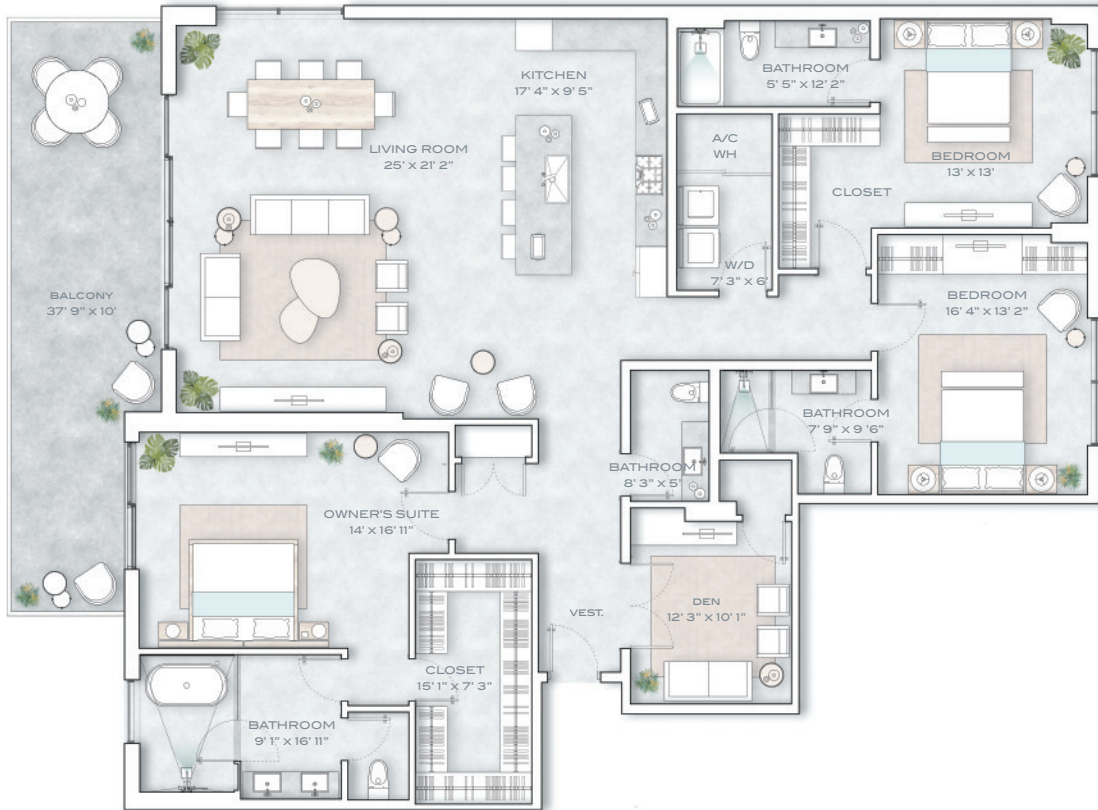

SERENABYTHESEA.COM

Please refer to website for disclaimers: <https://serenabythesea.com/#legal>

Unit 213

3 BEDROOM + 3 BATHROOM

Unit	2,067 SF
Terrace	219 SF
<hr/>	
Total	2,286 SF

SERENABYTHESEA.COM

Please refer to website for disclaimers: <https://serenabythesea.com/#legal>

Unit 402

2 BEDROOM + 2 BATHROOM

Unit	1,431 SF
Terrace	212 SF
<hr/>	
Total	1,643 SF

SERENABYTHESEA.COM

Please refer to website for disclaimers: <https://serenabythesea.com/#legal>

Unit 405

2 BEDROOM + DEN + 3 BATHROOM

Unit	1,824 SF
Terrace	185 SF
<hr/>	
Total	2,009 SF

SERENABYTHESEA.COM

Please refer to website for disclaimers: <https://serenabythesea.com/#legal>

Unit 410

2 BEDROOM + DEN + 3 BATHROOM

Unit	1,833 SF
Terrace	216 SF
<hr/>	
Total	2,049 SF

SERENABYTHESEA.COM

Please refer to website for disclaimers: <https://serenabythesea.com/#legal>

Unit 508

3 BEDROOM + DEN + 3 1/2 BATHROOM

Unit	2,569 SF
Terrace	341 SF
Total	2,910 SF

SERENABYTHESEA.COM

Please refer to website for disclaimers: <https://serenabythesea.com/#legal>