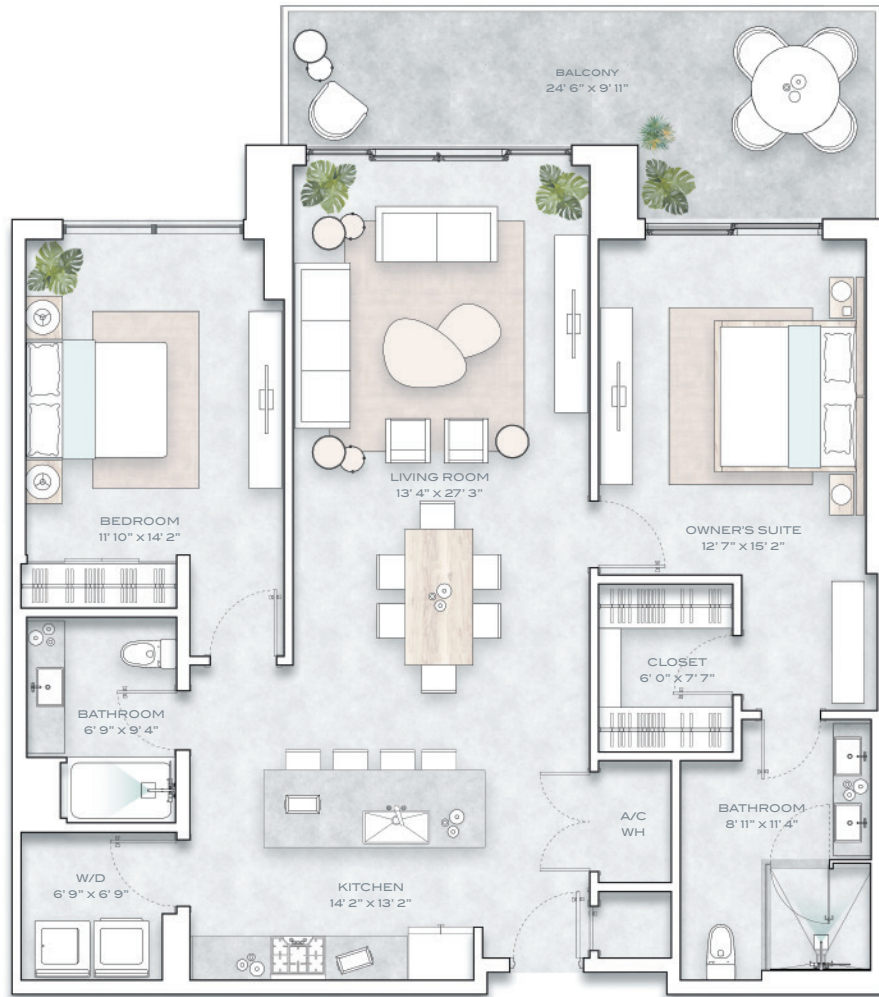

Unit 207

2 BEDROOM + DEN + 3 BATHROOM

Unit	1,847 SF
Terrace	398 SF
<hr/>	
Total	2,245 SF

SERENABYTHESEA.COM

Please refer to website for disclaimers: <https://serenabythesea.com/#legal>

Garden Home 103

2 BEDROOM + DEN + 2.5 BATHROOM

Unit	2,268 SF
Terrace	643 SF
<hr/>	
Total	2,911 SF

SERENABYTHESEA.COM

Please refer to website for disclaimers: <https://serenabythesea.com/#legal>

Garden Home 104

2 BEDROOM + 2 BATHROOM

Unit	1,426 SF
Terrace	651 SF
Total	2,077 SF

SERENABYTHESEA.COM

Please refer to website for disclaimers: <https://serenabythesea.com/#legal>

Unit 213

3 BEDROOM + 3 BATHROOM

Unit	2,067 SF
Terrace	219 SF
<hr/>	
Total	2,286 SF

SERENABYTHESEA.COM

Please refer to website for disclaimers: <https://serenabythesea.com/#legal>

Unit 402

2 BEDROOM + 2 BATHROOM

Unit	1,431 SF
Terrace	212 SF
<hr/>	
Total	1,643 SF

SERENABYTHESEA.COM

Please refer to website for disclaimers: <https://serenabythesea.com/#legal>

Unit 405

2 BEDROOM + DEN + 3 BATHROOM