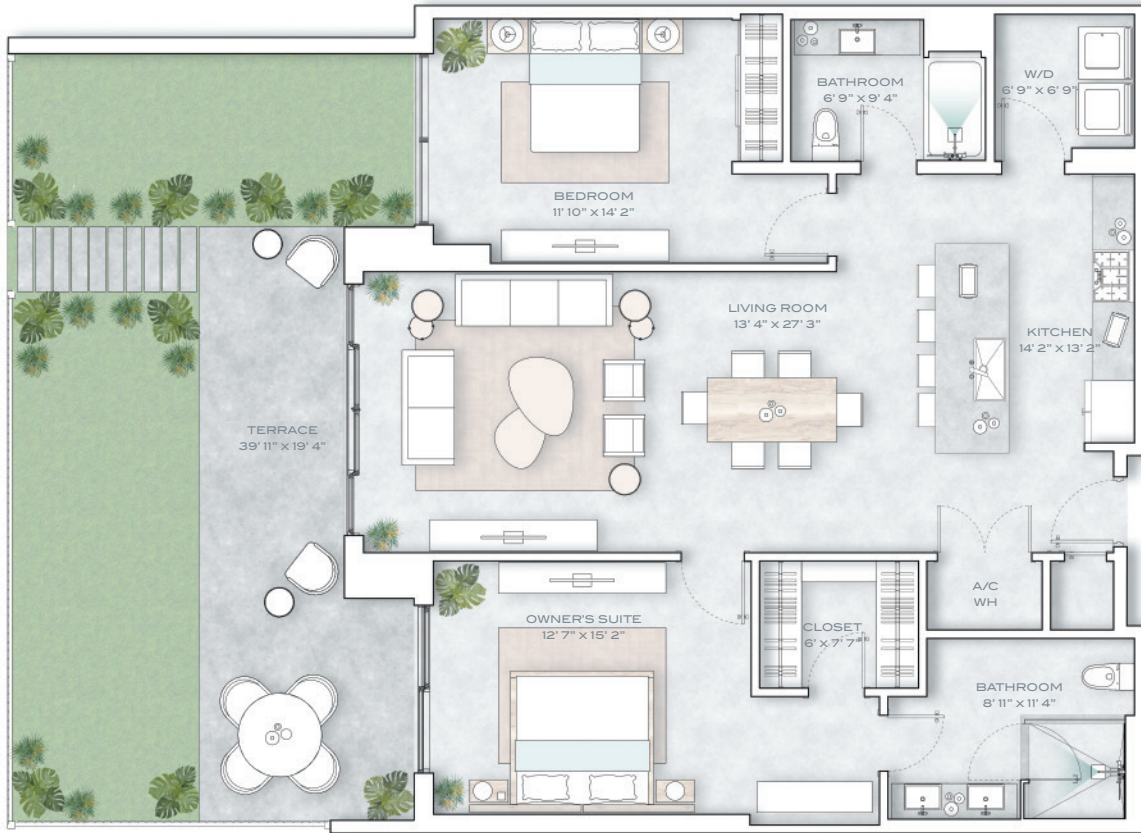

Unit 207

2 BEDROOM + DEN + 3 BATHROOM

Unit	1,847 SF
Terrace	398 SF
<hr/>	
Total	2,245 SF

SERENABYTHESEA.COM

Please refer to website for disclaimers: <https://serenabythesea.com/#legal>

Garden Home 103

2 BEDROOM + DEN + 2.5 BATHROOM

Unit	2,268 SF
Terrace	643 SF
<hr/>	
Total	2,911 SF

SERENABYTHESEA.COM

Please refer to website for disclaimers: <https://serenabythesea.com/#legal>

Garden Home 104

2 BEDROOM + 2 BATHROOM

Unit	1,426 SF
Terrace	651 SF
Total	2,077 SF

SERENABYTHESEA.COM

Please refer to website for disclaimers: <https://serenabythesea.com/#legal>

Unit 213

3 BEDROOM + 3 BATHROOM

Unit	2,067 SF
Terrace	219 SF
<hr/>	
Total	2,286 SF

SERENABYTHESEA.COM

Please refer to website for disclaimers: <https://serenabythesea.com/#legal>

Unit 402

2 BEDROOM + 2 BATHROOM

Unit	1,431 SF
Terrace	212 SF
<hr/>	
Total	1,643 SF

SERENABYTHESEA.COM

Please refer to website for disclaimers: <https://serenabythesea.com/#legal>

Unit 405

2 BEDROOM + DEN + 3 BATHROOM