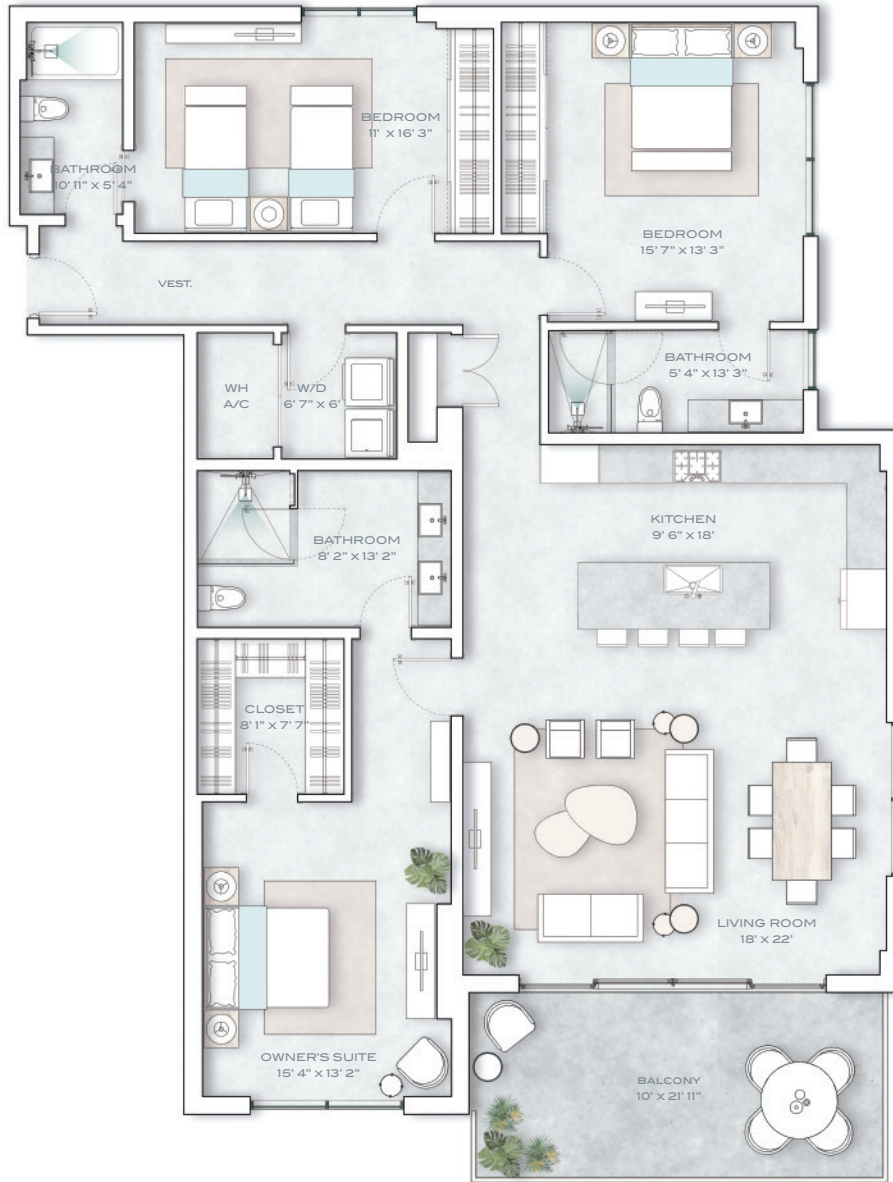

Unit 207

2 BEDROOM + DEN + 3 BATHROOM

Unit	1,847 SF
Terrace	398 SF
<hr/>	
Total	2,245 SF

SERENABYTHESEA.COM

Please refer to website for disclaimers: <https://serenabythesea.com/#legal>

Garden Home 103

2 BEDROOM + DEN + 2.5 BATHROOM

Unit	2,268 SF
Terrace	643 SF
<hr/>	
Total	2,911 SF

SERENABYTHESEA.COM

Please refer to website for disclaimers: <https://serenabythesea.com/#legal>

Garden Home 104

2 BEDROOM + 2 BATHROOM

Unit	1,426 SF
Terrace	651 SF
Total	2,077 SF

SERENABYTHESEA.COM

Please refer to website for disclaimers: <https://serenabythesea.com/#legal>

Unit 213

3 BEDROOM + 3 BATHROOM

Unit	2,067 SF
Terrace	219 SF
<hr/>	
Total	2,286 SF

SERENABYTHESEA.COM

Please refer to website for disclaimers: <https://serenabythesea.com/#legal>

Unit 402

2 BEDROOM + 2 BATHROOM

Unit	1,431 SF
Terrace	212 SF
<hr/>	
Total	1,643 SF

SERENABYTHESEA.COM

Please refer to website for disclaimers: <https://serenabythesea.com/#legal>

Unit 405

2 BEDROOM + DEN + 3 BATHROOM